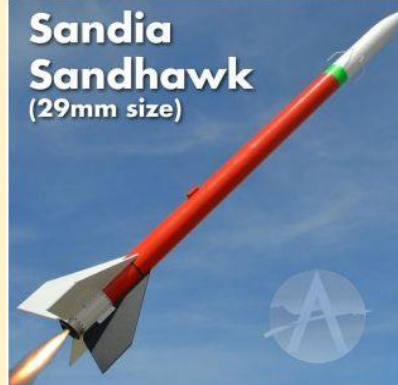

Sandia Sandhawk (29mm size)

- Model: 07052
- Skill Level 4: Slightly Challenging
- Length: 44.450" (112.9 cm)
- Weight: 15.500 oz (439.42 g)
- Diameter (Max): 1.890" (4.8 cm)
- Fin Count: 4
- Motor Size: 29mm
- Recovery System: NOT INCLUDED
- Launch Pad Type: Mid Power
- Manufactured by: Aerospace Specialty Products

Additional Info:

1. Scale Factor: 1/6.88
   - CP Location: 36.9 inches from tip of nose
   - Made in USA
2. ¥12000